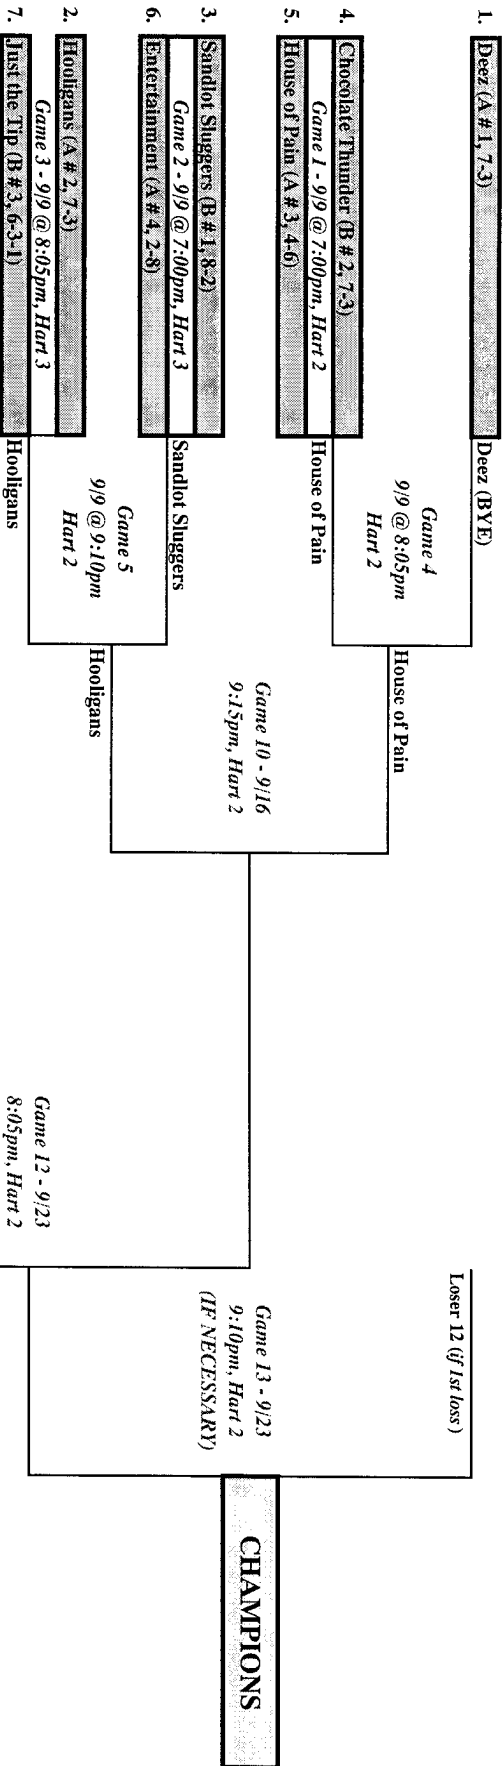

DISNEY MEN'S PLAYOFFS (2018)

HOME TEAM IS HIGHEST SEED

HOME TEAM DETERMINED BY COIN FLIP FOR LOSER BRACKET GAMES